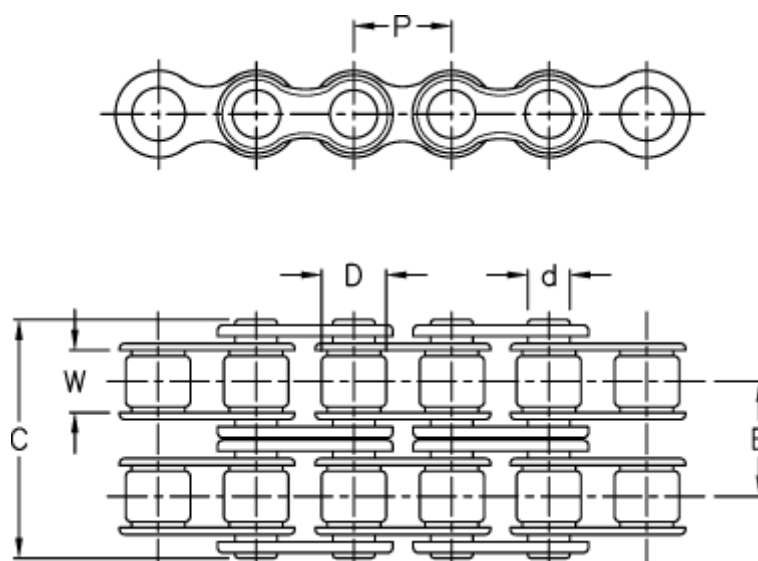

Data Sheet

Article number: 6100120110

Description: KLEEchain 1 3/4" duplex 28 B-2
5 meter in box (without connecting links)

Measures

Breaking power =	406800N	W =	30,99
C	= 124,60		
Chain size	= 1 3/4"		
d	= 15,90		
D	= 27,94		
Description	= 28 B-2		
E	= 59,56		
P	= 44,45		